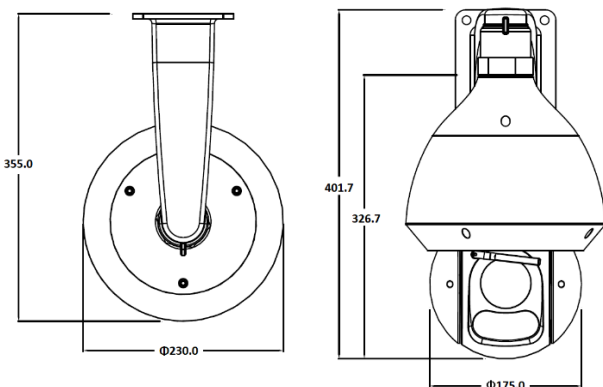

DIMENSION

(unit : mm)

SPECIFICATION

MODEL	MIPP-236IR	
VIDEO		
Sensor	1/1.9" SONY 2Megapixel Image CMOS Sensor	
Total Pixels	2000(H)x1241(V), 2.48Megapixel	
Effective Pixels	1984(H)x1105(V), 2.19Megapixel	
Min. Illumination	Color : 0.002 Lux, B/W : 0.0002Lux, 0Lux(IR ON)	
S/N Ratio	More than 52dB (AGC OFF)	
Video Output	Full HD	RJ45 : Max. 1080p@60fps
	Analog	BNC : CVBS1.0Vp-p / 75Ω
LENS		
Focal Length	F1.5~4.8, f=5.8~216.0mm	
Zoom Ratio	Optical 37x, Digital 16x	
Focus Control	Auto / Semi-Auto / Manual	
Angle of View	60.0°(Wide)~2.0°(Tele)	
PAN / TILT		
Range	Pan : 360°(Endless), Tilt : Mechanical Flip(200°)	
Speed	Pan : Max. 360°/sec, Tilt : Max. 360°/sec	
Preset	512 AE-Presets	
Tour	8 Tours	
RS-485 Protocol	PELCO-P, PELCO-D	
Others Function	Auto Scan, Power On Action, Auto Parking & etc.	
FUNCTION		
Day & Night	Automatic / Day / Night / External	
WDR	OFF / BLC / HLC / DWDR / WDR	
AGC	Auto / Manual	
AE	Auto / Manual / Shutter Priority / Iris Priority	
White Balance	ATW-Indoor/Outdoor, Shade, Clear sky, Fluorescent light, Light bulb, Flame, Manual	
Electric Shutter	Auto / Manual / Slow shutter	
Privacy Mask	OFF / ON (8 zones setting, 4 polygons / 8 masking Block)	
DNR	2D-NR & 3D-NR, OFF / ON(Level adjustable)	
Others Function	Defog, LDS, Language selection, etc.	
IR LED / IR Distance	300M or more (automatic adjustment according to zoom magnification)	
NETWORK		
Ethernet	Ethernet 10/100 Base-T (RJ-45)	
Video Codec	Triple Codec(H.265, H.264, MJPEG) / Quad Streams	
Resolution	1920x1080, 1280x1024, 1280x720, 800x600, 720x480, 704x480, 704x576, 640x480, 352x288, 320x240	
Frame Rate	Full-HD Capture Mode : Up to 60fps@1920x1080, Dual 30fps@1920x1080	
Audio In/Out	1/1	
Audio Codec	Two-way, G711A/G711U	
Alarm In / Out	4 / 1(NC/NO)	
Protocol	IPv4/IPv6 / HTTP / HTTPS / 802.1x / FTP / SMTP / UPnP / SNMP / DNS / DDNS / NTP / RTSP / RTP / TCP / UDP / IGMP / ICMP / DHCP / PPPoE, etc.	
ONVIF	ONVIF Profile S	
Memory Slot	Micro SD/SDHC/SDXC Card Slot(purchased separately), Max. 512GB Support, Save event / alarm	
Max. user access	Max. 10 users	
Security	User authentication (ID and PW), host authentication (MAC address), IP address filtering	
Web Browser	IE8 or higher, Chrome 18 or higher, Firefox 5.0 or higher	
GENERAL		
Operating Temp.	-35°C ~ +55°C (Option : built-in Heater)	
Operating Hum.	95%RH	
Power	AC24V / 3A Max. 45W, Built-in power line surge	
Circuit protection	TVS 6000V, Lightning / Surge 4000V Protection	
Protection grade	IP67, IK10, Wiper	
Fan / Heater (Option)	Fan : Start operation at an internal temperature of 40°C Heater(Optional) : Start operation at an internal temperature of 10°C	
Material	Dome : Polycarbonate / Housing : Aluminum die-casting	
Dimension (mm)	230 x 326.7 x 230(excluded Bracket)	
Weight	Approx. 5.1Kg	