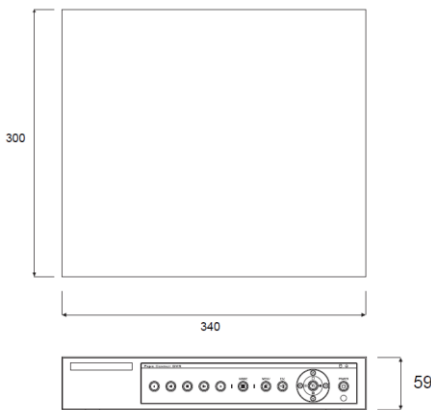

DIMENSION

(unit : mm)

SPECIFICATION

MODEL	MMX7-1600	MMX7-0800	MMX7-0400	
DISPLAY				
Camera	Channel	16CH	8CH	4CH
	IP Camera	ONVIF		
	PoE Port	N/A		
Display	Speed	Max. 30fps/CH		
	Resolution	Max. 4K Ultra HD		
FUNCTION				
Operation System		Embedded Linux		
REC.	Compression	H.265, H.264	H.264	
	Speed	Max. 30fps/CH		
	Resolution	Max. 4K Ultra HD		
	Mode	Motion, Local Sensor		
Playback	Search	Go to first rec. time, Go to last rec. time, Go to last search time, Calendar, Log viewer, Smart search, Multi-time & day search, Event search		
	Speed	x1 ~ x32, x300		
	Mode	Event only playback, Backward, Pause, Frame by frame		
Network	Interface	RJ45(10/100/1G) x2		
	Compression	H.265, H.264		
	Speed	Max. 2Megapixel 15fps/CH		
Back-up	Resolution	Max. 2Megapixel(1920 x 1080P)		
	Mode	Bandwidth Control		
	Interface	USB2.0, Network		
	HDD	2 HDD, 1 eSATA 2 HDD or 1 HDD + 1 eSATA		
DVD	N/A			
Format	RMS, AVI			
PTZ / Keyboard	2 x RS-485 - Terminal Block			
POS/ATM	RS-232C - Terminal Block, Ethernet POS			
Software	CMS, RMS, Mac Viewer, MMS, APP(Android/iPhone/iPad)			
INTERFACE				
Video Output	VGA	1 VGA (Full HD, SXGA, XGA)		
	HDMI	1 HDMI (4K, Full HD, SXGA, XGA)		
	Composite	1 Composite (720x480)		
	Spot	1 BNC(TVI)		
Audio	Compression	G.711u		
	Bit Rate	Depends on IP Camera		
	Input	16CH	8CH	4CH
Alarm	Output	1 HDMI		
	Input / Output	4/1 - NC/NO		
	Pre/Post Alarm	5sec ~ 5min		
Action	E-mail, CH Popup, Buzzer, Relay, PTZ Preset, Remote VMS, Front LED			
GENERAL				
Power	NVR Input	12V / 5A - Level 6 , 60W		
	PoE Input	N/A		
Operating Temp./Hum.	5°C ~ +40°C / Under 80% RH			
Dimension(mm)	340(W) x 59(H) x 300(D)			
Weight(kg)	Approx. 3Kg (exclude HDD)			