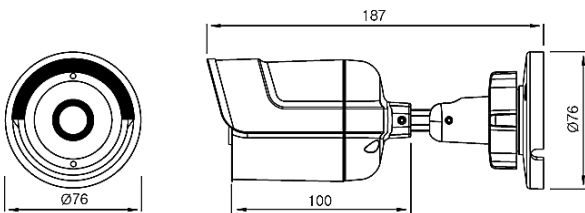

DIMENSION

(unit : mm)

SPECIFICATION

MODEL	MIPB-V31
VIDEO	
Sensor	1/2.8" SONY STARVIS 3MP Image Sensor
Effective Pixels	2065(H) x 1536(V), 3.21Megapixel
Scanning System	Progressive Scan
Min. Illumination	Color : 0.1Lux, B/W : 0.01Lux, 0Lux(IR LED ON)
S/N Ratio	More than 50dB (AGC OFF)
LENS	
Focal Length	4.0mm Megapixel Fixed
Lens Type	Manual / Fixed(Nighttime IR filter operation)
Focus Control	Manual
FUNCTION	
Day & Night	Auto / Day / Night
WDR	OFF / BLC / HLC / WDR
DNR	OFF / ON, 2D-NR & 3D-NR (Level Adjustment)
White Balance	ATW, Indoor, Outdoor, Manual
Electric Shutter	Auto, Manual(1/25~1/10000sec)
Motion Detector	OFF / ON
Privacy Mask	OFF / ON
DIS	OFF / ON
IR LED / IR Distance	4pcs Highlight power sensitivity IR LED / Approx. 30M
Others Function	Mirror, Flip, Defog, Sens-up, Contrast, Etc.
NETWORK	
OS	Embedded Linux
Ethernet	RJ-45 (10/100 Base-T PoE)
Video Codec	H.264 High Profile & MJPEG
Video Streaming	Triple stream with H.264/MJPEG, Adjustable frame rate, CBR/VBR in H.264
Resolution	Max. 2048x1536(3MP)
Frame Rate	Triple Streaming, 1st stream: 30fps@2048x1536, 2nd stream: 30fps@640x480, 3rd stream: 30fps@640x480
Alarm IN/OUT	N/A
Event Action	Motion detection 12x12 block
Event Notification	FTP, Upload via E-Mail, TCP
Protocol	HTTP, HTTPS, FTP, SMTP, UPnP, DNS, DDNS, NTP, RTSP, RTP, TCP, UDP, ICMP, DHCP
Security	Password protection, user login / HTTPS encryption
ONVIF	ONVIF Profile S
Memory Slot	N/A
Max. user access	Max. 8 users
SDK Support	API, ONVIF Profile S Compliant
Client Software	Web Browser, ONVIF Compatible 3rd Party VMS
GENERAL	
Operating Temp.	-10°C ~ +50°C
Operating Hum.	90% RH
Power	DC12V/1.5A, Max. 5.5W, PoE : IEEE 802.3af compliant
Protection grade	IP67
Material	Aluminum die-casting
Dimension (mm)	76mm(Dia. Ø) x187mm
Weight	Approx. 520g