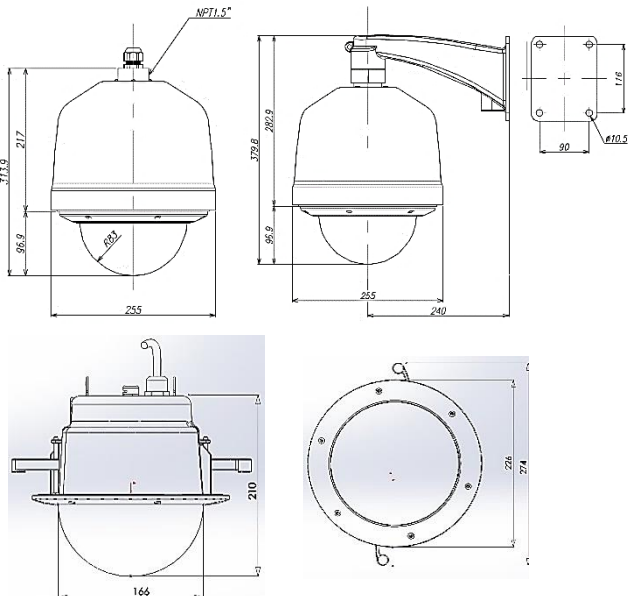

DIMENSION

(unit : mm)

SPECIFICATION

MODEL	MLD-2MP-SO	
VIDEO		
Sensor	1/2.8" SONY Exmor 2Megapixel Image Sensor	
Effective Pixels	1920(H)x1080(V), 2.14Megapixel	
Min. Illumination	Color : 0.35 Lux, B/W : 0.002Lux	
S/N Ratio	More than 50dB (AGC OFF)	
Video Output	Full HD	Max. 1080p@60fps
	Analog	BNC : CVBS 1.0 Vp-p
LENS		
Focal Length	F1.6~3.6, f=4.7~94.0mm	
Zoom Ratio	Optical 20x, Digital 12x	
Focus Control	Auto / Semi-Auto / Manual	
Angle of View	59.5°(Wide)~3.3°(Tele)	
PAN / TILT		
Range	Pan : 360°(Endless) / Tilt : -11° ~ 180° (Non Auto Flip)	
	Pan : Max. 420°/sec, Tilt : Max. 200°/sec (Speed can be adjusted automatically according to zoom magnification)	
Speed		
Preset	240 Presets	
Scan	8 Auto scans	
Tour	8 Tours	
Pattern	4 Patterns (240sec)	
Others Function	Scheduler, Auto Flip, Auto Parking, 3D Position & etc.	
FUNCTION		
Day & Night	Auto / Day / Night(ICR)	
WDR	OFF / BLC / HLC / WDR	
AGC	Auto / Manual	
White Balance	Auto / ATW / Manual	
Electric Shutter	1/25 ~ 1/10000s	
Privacy Mask	OFF / ON (8 zones setting), 4 polygon / picture erase or 8 masking Block / Video erase / Mosaic setting	
DNR	2D-NR & 3D-NR, OFF / ON(Level Adjustment)	
Other Function	Digital Defog, Sharpness, etc.	
NETWORK		
Ethernet	Ethernet 10/100 Base-T (RJ-45)	
Video Codec	H.264/MJPEG, H.264 Encoding with Baseline/Main/High Profile	
Resolution	1920x1080(Full-HD), 1280x1024(SXGA), 1280x720(HD), 704x480(4CIF/NT), 704x576(4CIF/PAL), 640x480(VGA), 352x288(CIF), 320x240(QVGA)	
Frame Rate	Full-HD Capture Mode : Up to 60fps@1920x1080, Dual 30fps@1920x1080	
Audio In/Out	1/1	
Audio Codec	Two-way, G.711 ADPCM a-Law/u-Law	
Alarm In / Out	4 / 1 (NC/NO)	
Event buffering	FTP : Pre/Post Event Time: 0~30sec, FPS: 1~2 fps	
Protocol	IPv4/IPv6/ HTTP/ HTTPS/ 802.1x/ FTP/ SMTP/ UPnP/ SNMP/ DNS/ DDNS/ NTP/ RTSP/ RTP/ TCP/ UDP/ IGMP/ ICMP/ DHCP/ PPPoE	
ONVIF	ONVIF Profile S	
Memory Slot	SDHC Memory card (purchased separately), Save event / alarm	
Max. user access	Max. 10 users	
Security	User authentication (ID and PW), host authentication (MAC address), IP address filtering	
Web Browser	IE7 or higher, Chrome 18 or higher, Firefox 5.0 or higher	
GENERAL		
Operating Temp.	-30°C ~ +50°C	
Operating Hum.	95% RH	
Power	AC24V / 2A Max. 20W, PoE(PoE+) 802.3at (Option) Built-in power line surge	
Circuit protection	TVS 6000V, Lightning/ Surge 4000V Protection	
Protection grade	IP66(Wall type, In-ceiling type), IK10	
Fan / Heater	Fan : Always, Heater : Start operation at an internal temperature of 10°C (50°F)	
Material	Dome : Polycarbonate / Housing : Aluminum die-casting	
Dimension (mm)	Dome : ø 166, Wall Mount : 255(W) x 379.8(H) In-Ceiling Mount : 274(W) x 210(H)	
Weight	Approx. 2.4 Kg (Wall Type), Approx. 1.8 Kg (In-Ceiling Type)	